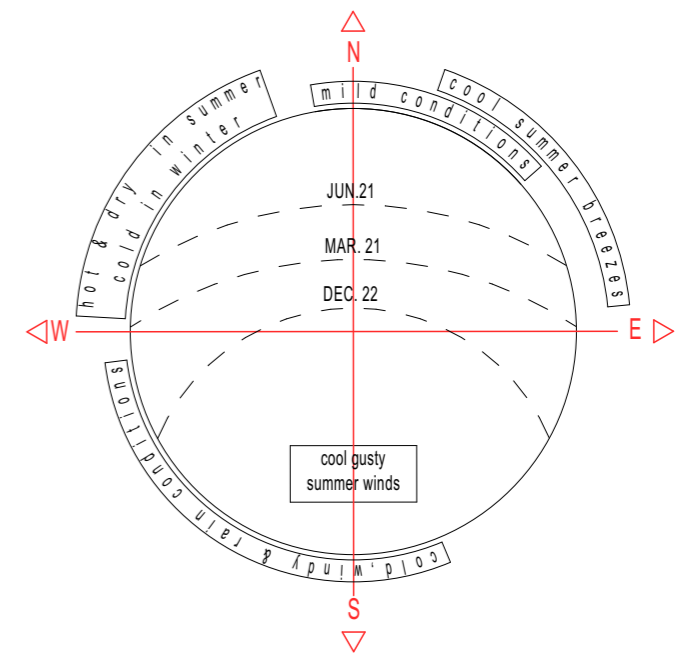

○ SHED LOCATION

SCALE 1:1000

Solar & Wind Chart

○ PROPOSED SITE PLAN

SCALE 1:1500

Address:
38 Gita Place
Woolgoolga NSW 2456

E:hayesy48@hotmail.com
P:0422 127 620

COPYRIGHT & NOTES

figured dimensions to be used in reference to scaling - all dimensions to be checked on site. Copying of this plan is strictly prohibited without written permission of Hayes Design & Drafting. All boundaries and contours subject to survey

DESIGN

PROPOSED NEW SHED

JOB ADDRESS

LOT 31 AMAROO ROAD
INVERGOWRIE NSW 2350

PROPOSAL NEW DWELLING DP: 249375

drawing title PROPOSED OVERALL SITE LAYOUT

date	issue	description	JOB No.	10006	revision
28/08/24	A	ISSUED FOR APPROVAL			A
--/--	-		SCALE		PAGE
--/--	-		DRAWN	DJH	A01
--/--	-		DATE	17/10/2024	
			WIND	SITE	